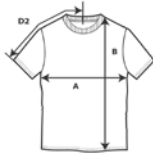

### DETAILS

<b>Weight</b>	180.0 G/SqM (White 170.0 G/SqM)
<b>Content</b>	100% Cotton
<b>Features</b>	Seamless twin needle 1.9 cm collar Taped neck and shoulders Tearaway label Twin needle sleeve and bottom hems Quarter-turned to eliminate centre crease CPSIA Tracking Label Compliant
<b>Sizes</b>	XS-XL
<b>Case Packs</b>	YXS - YXL 72 PIECES
<b>Colours</b>	33
<b>SKU's</b>	165